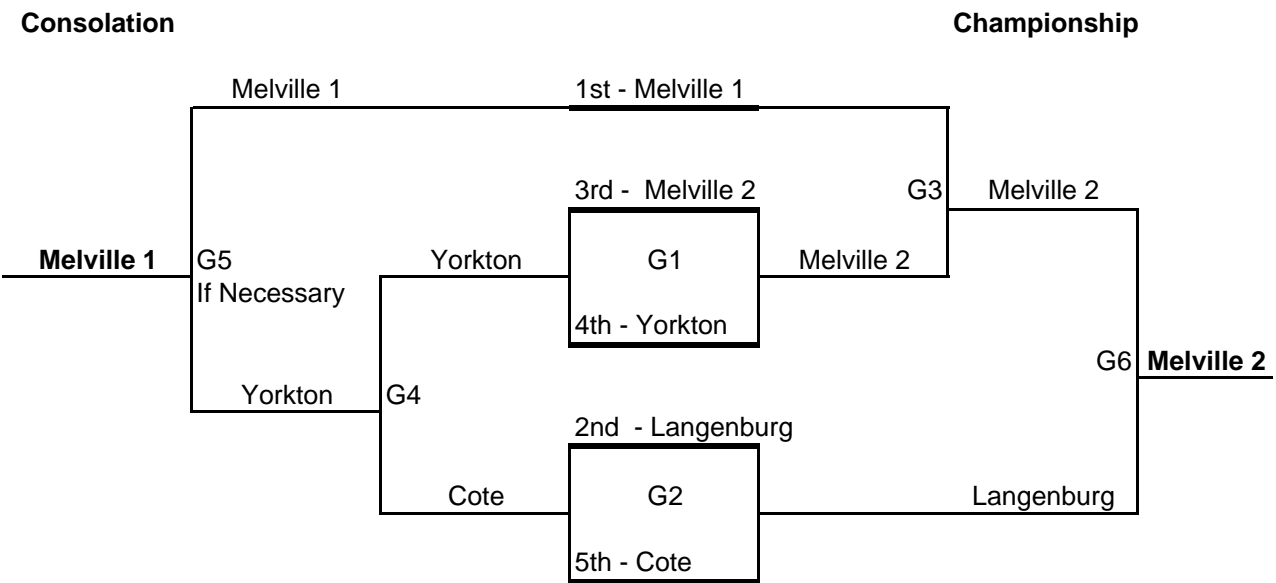

Parkland Minor Baseball League - Bantam Division - 2008

<u>Date</u>	<u>Away</u>		<u>Home</u>		<u>Start</u>
16-Jun	Cote		Roblin		6:15 PM
	Melville 2	11	Langenburg	8	6:15 PM
17-Jun	Yorkton	11	Langenburg	23	6:15 PM
18-Jun	Langenburg	W	Roblin	L	6:15 PM
	Melville 1	14	Melville 2	7	6:15 PM
21-Jun	League Playoffs		Melville		
22-Jun	Alternate Playoff Date		Melville		

Playoff Draw

Roblin will not participate in the League Playoff

Higher Placed team will be the Home team

No new Inning starts after 1hour and 45 minutes of game start time

All Games at Melville Regional Park

SBA Pitching rules apply - 18 outs per day

All games 6 innings, Final Game 7 innings

Diamond Map- <http://melvilleball.com/City%20of%20Melville.pdf>

Game #	Teams	Time	Diamond
G1	Yorkton vs Melville 2	9:00 AM	RP - 3
G2	Cote vs Langenburg	11:00 AM	RP - 3
G3	Winner G1 vs. Melville 1	1:00 PM	RP - 3
G4	Loser G1 vs. Loser G2	3:00 PM	RP - 3
G5	If Melville 1 loser G3, then vs. Winner G4	5:00 PM	Bob Stewart
G6	Winner G2 vs. Winner G3	5:00 PM	RP - 3